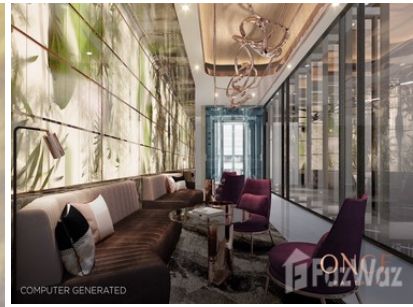

Once Pattaya
Condominium

Unit ID: PA-17541

฿3161200

Price

Studio

Beds

1

Baths

28 平米

Unit Area

房产细节

BEDROOMS

Studio

卫生间

1

UNIT AREA (平米)

28

楼层

12

产权结构

Freehold

物管费

฿1,400/mo

价格 / 平米

฿112,900

Property Type:	公寓
Location:	Pattaya City, Pattaya, Thailand
Build:	期房 (2022 12月)
状态:	开发商直售
产权结构:	Freehold
永久产权额外费用:	฿5,600,000
View(s):	城景
Furniture:	Fully Furnished
Number of Units in Project:	427
楼层总数:	32
距离 Beach:	1.8 Km