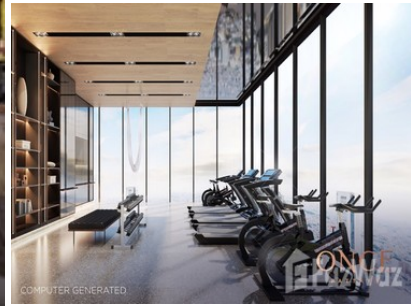

Once Pattaya
Condominium

Unit ID: PA-17519

฿3986960

Price

1

Beds

1

Baths

34.4 平米

Unit Area

房产细节

BEDROOMS

1

卫生间

1

UNIT AREA (平米)

34.4

楼层

12

产权结构

Freehold

物管费

฿1,720/mo

价格 / 平米

฿115,900

Property Type:	公寓
Location:	Pattaya City, Pattaya, Thailand
Build:	期房 (2022 12月)
状态:	开发商直售
产权结构:	Freehold
永久产权额外费用:	฿6,880,000
View(s):	城景, 海景
Furniture:	Fully Furnished
Number of Units in Project:	427
楼层总数:	32
距离 Beach:	1.8 Km