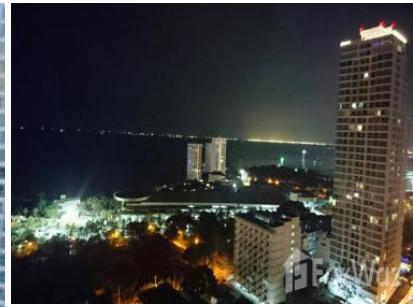

The Cliff Pattaya

Unit ID: PA-7216

฿10000000

Price

2

Beds

2

Baths

92.4 平米

Unit Area

房产细节

BEDROOMS

2

卫生间

2

UNIT AREA (平米)

92.4

楼层

22

产权结构

Freehold

物管费

฿3,236/mo

价格 / 平米

฿108,167

Property Type:	公寓
Location:	Pratumnak Hill, Pattaya, Thailand
Build:	Completed
状态:	For Sale by Private Owner
产权结构:	Freehold
View(s):	城景, 海景
Furniture:	Fully Furnished
Number of Units in Project:	426
楼层总数:	27
距离 Beach:	0.4 Km